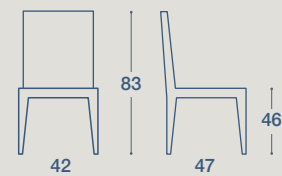

SEDIA "KRONO"

STRUTTURA IN METALLO SATINATO O VERNICIATO OPACO SEDUTA IN SIMILPAGLIA, SONOR, CARBON LOOK, POLIPROPILENE, SIMILPELLE EKOS E FAGGIO LACCATO

"KRONO" CHAIR

STRUCTURE IN FROSTED OR MATT COATED METAL.
SEAT IN FAUX STRAW, SONOR, CARBON LOOK, POLYPROPYLENE,
EKOS FAUX LEATHER AND LACQUERED BEECH