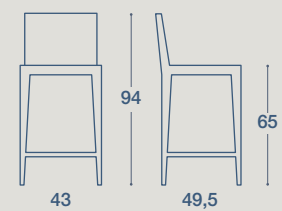

SGABELLO "KRONO"

STRUTTURA IN METALLO SATINATO O VERNICIATO OPACO SEDUTA IN SIMILPAGLIA, SONOR, CARBON LOOK, POLIPROPILENE, SIMILPELLE EKOS E FAGGIO LACCATO

"KRONO" STOOL

STRUCTURE IN FROSTED OR MATT COATED METAL.
SEAT IN FAUX STRAW, SONOR, CARBON LOOK, POLYPROPYLENE,
EKOS FAUX LEATHER AND LACQUERED BEECH