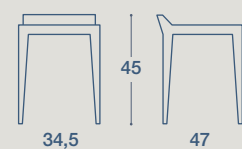

SGABELLO "EBUL JR"

STRUTTURA IN LEGNO MASSELLO TINTO E METALLO VERNICIATO NERO,
SEDUTA IN POLIPROPILENE SOFT TOUCH

"EBUL JR" STOOL

BLACK PAINTED METAL AND STAIN SOLID WOODEN LEGS
POLYPROPYLENE SOFT TOUCH SEAT