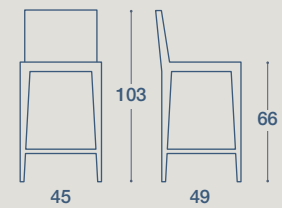

SGABELLO "EBUL"

STRUTTURA IN LEGNO MASSELLO TINTO E METALLO VERNICIATO NERO,
SCOCCA IN POLIPROPILENE SOFT TOUCH

"EBUL" STOOL

BLACK PAINTED METAL AND STAIN SOLID WOODEN LEGS
WITH POLYPROPYLENE SOFT TOUCH SEAT