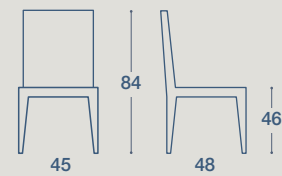

# EBUL

SEDIA E SGABELLO / CHAIR AND STOOL

SEDIA "EBUL"

STRUTTURA IN LEGNO MASSELLO TINTO E METALLO VERNICIATO NERO,  
SCOCCA IN POLIPROPILENE SOFT TOUCH

"EBUL" CHAIR

BLACK PAINTED METAL AND STAIN SOLID WOODEN LEGS  
WITH POLYPROPYLENE SOFT TOUCH SEAT