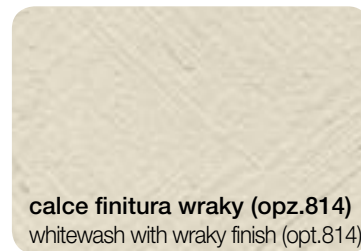

COLORI TOP IN LAMINATO SQUADRATO FINITURA WRAKY

WRAKY FINISH SQUARED EDGE LAMINATE WORKTOP COLOURS

FINITURA LUNA

LUNA FINISH

FINITURA VELVET

VELVET FINISH

FINITURA OSSIDATA

OXIDIZED FINISH