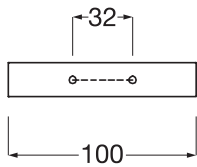

Maniglia 58PC finitura supporti nichel satinato
 inserto in tinta con anta pine cipria
 anta L 15 → passo 64 mm
 anta da L 30 a L 60 → passo 160 mm
 anta L 90 → passo 320 mm

Handle 58PC satin nickel finish supports
 insert match with pale pink pine door
 door W 15 → centre-to-centre distance 64 mm
 door from W 30 to W 60 → centre-to-centre distance 160 mm
 door W 90 → centre-to-centre distance 320 mm

Maniglia 58PP finitura supporti nichel satinato
 inserto in tinta con anta pine polar
 anta L 15 → passo 64 mm
 anta da L 30 a L 60 → passo 160 mm
 anta L 90 → passo 320 mm

Handle 58PP satin nickel finish supports
 insert match with polar pine door
 door W 15 → centre-to-centre distance 64 mm
 door from W 30 to W 60 → centre-to-centre distance 160 mm
 door W 90 → centre-to-centre distance 320 mm

Maniglia 58RG finitura supporti nichel satinato
 inserto in tinta con anta rovere grigio gessato
 anta L 15 → passo 64 mm
 anta da L 30 a L 60 → passo 160 mm
 anta L 90 → passo 320 mm

Handle 58RG satin nickel finish supports
 insert match with pinstripe grey oak door
 door W 15 → centre-to-centre distance 64 mm
 door from W 30 to W 60 → centre-to-centre distance 160 mm
 door W 90 → centre-to-centre distance 320 mm

SCHEMA MANIGLIA "KL" "KL" HANDLE DIAGRAM

Maniglia KL finitura titanio
passo 32 mm

Handle KL titanium finish
centre-to-centre distance 32 mm

Maniglia KL finitura titanio

Handle KL titanium finish

PENSILE / WALL UNIT