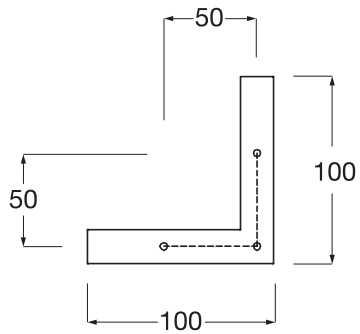

Maniglia 58PC finitura supporti nichel satinato
 inserto in tinta con anta pine cipria
 anta L 15 → passo 64 mm
 anta da L 30 a L 60 → passo 160 mm
 anta L 90 → passo 320 mm

Handle 58PC satin nickel finish supports
 insert match with pale pink pine door
 door W 15 → centre-to-centre distance 64 mm
 door from W 30 to W 60 → centre-to-centre distance 160 mm
 door W 90 → centre-to-centre distance 320 mm

Maniglia 58PP finitura supporti nichel satinato
 inserto in tinta con anta pine polar
 anta L 15 → passo 64 mm
 anta da L 30 a L 60 → passo 160 mm
 anta L 90 → passo 320 mm

Handle 58PP satin nickel finish supports
 insert match with polar pine door
 door W 15 → centre-to-centre distance 64 mm
 door from W 30 to W 60 → centre-to-centre distance 160 mm
 door W 90 → centre-to-centre distance 320 mm

Maniglia 58RG finitura supporti nichel satinato
 inserto in tinta con anta rovere grigio gessato
 anta L 15 → passo 64 mm
 anta da L 30 a L 60 → passo 160 mm
 anta L 90 → passo 320 mm

Handle 58RG satin nickel finish supports
 insert match with pinstripe grey oak door
 door W 15 → centre-to-centre distance 64 mm
 door from W 30 to W 60 → centre-to-centre distance 160 mm
 door W 90 → centre-to-centre distance 320 mm

SCHEMA MANIGLIA "KL" "KL" HANDLE DIAGRAM

Maniglia KL finitura titanio
passo 32 mm

Handle KL titanium finish
centre-to-centre distance 32 mm

Maniglia KL finitura titanio

Handle KL titanium finish

PENSILE / WALL UNIT