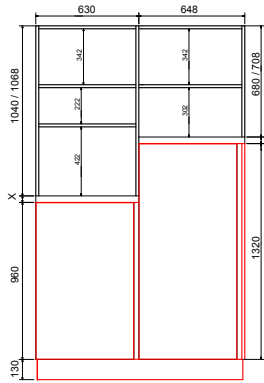

SOPRACOLONNA "MATRIX" PER COLONNE H 96/132 ZOCCOLO H 13 SENZA GOLA
"MATRIX" OVER COLUMN PANEL FOR COLUMNS H 96/132 PLINTH H 13 WITHOUT FINGER RAIL