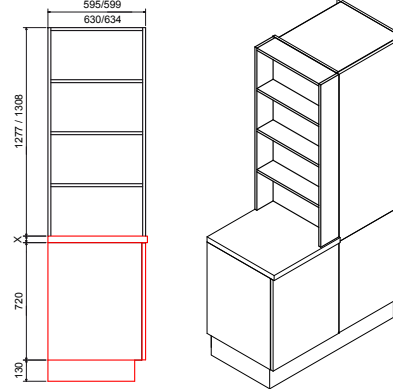

**SOPRACOLONNA "MATRIX" PER COLONNE H 96/132 ZOCCOLO H 13 CON GOLA**  
 "MATRIX" OVER COLUMN PANEL FOR COLUMNS H 96/132 PLINTH H 13 WITH FINGER RAIL

**TERMINALE SOPRA TOP "MATRIX" PER BASI CON ZOCCOLO H 13 CON GOLA**  
 TERMINAL ABOVE WORKTOP "MATRIX" FOR BASE UNITS WITH PLINTH H 13 WITH FINGER RAIL

**SOPRACOLONNA "MATRIX" PER COLONNE H 96/132 ZOCCOLO H 13 SENZA GOLA**  
 "MATRIX" OVER COLUMN PANEL FOR COLUMNS H 96/132 PLINTH H 13 WITHOUT FINGER RAIL

**TERMINALE SOPRA TOP "MATRIX" PER BASI CON ZOCCOLO H 13 SENZA GOLA**  
 TERMINAL ABOVE WORKTOP "MATRIX" FOR BASE UNITS WITH PLINTH H 13 WITHOUT FINGER RAIL