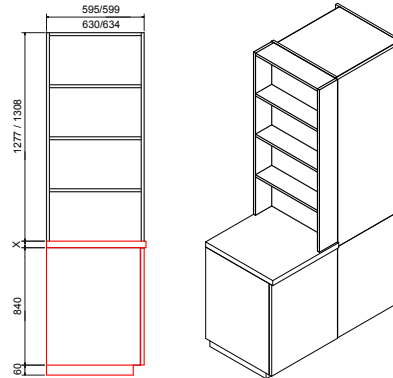

TERMINALE SOPRA TOP "MATRIX" PER BASI CON ZOCCOLO H 6 CON GOLA
TERMINAL ABOVE WORKTOP "MATRIX" FOR BASE UNITS WITH PLINTH H 6 WITH FINGER RAIL