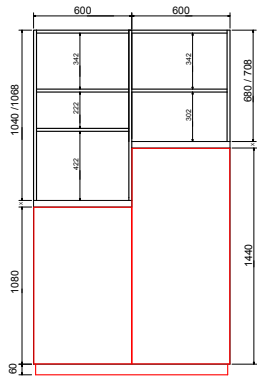

SOPRACOLONNA "MATRIX" PER COLONNE H 108/144 ZOCCOLO H 6 CON GOLA
"MATRIX" OVER COLUMN PANEL FOR COLUMNS H 108/144 PLINTH H 6 WITH FINGER RAIL

SOPRACOLONNA "MATRIX" PER COLONNE H 108/144 ZOCCOLO H 6 SENZA GOLA
"MATRIX" OVER COLUMN PANEL FOR COLUMNS H 108/144 PLINTH H 6 WITHOUT FINGER RAIL